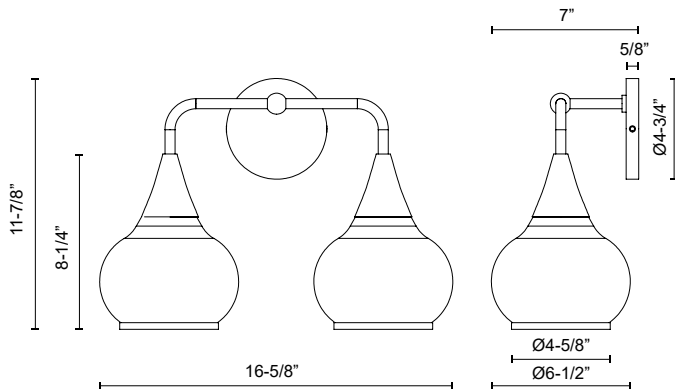

alora mood

P. 1.855.855.8926

CANADA: 19054 28TH Avenue Surrey - BC V3Z 6M3

USA: 3035 E. Lone Mountain Rd - Las Vegas, NV, 89081

HAZEL VL524217

| | |
|--------------------|---------------------------|
| FIXTURE DIMENSIONS | W16-5/8" x H11-7/8" x E7" |
| HEIGHT FROM CENTER | 9-3/8" |
| EXTENSION | 7" |
| LAMP TYPE | E26 |
| MAX WATTAGE | 60W |
| BULB QTY | 2 |
| BULBS INCLUDED | No |
| VOLTAGE | 120V |
| GLASS DETAILS | Clear Glass or Opal Glass |
| MATERIAL | Aluminum; Glass; Steel; |
| INSTALL OPTIONS | Up/Down; Wall; |
| LOCATION | Damp |
| CANOPY DIMENSIONS | D4-3/4" x E5/8" |
| PAINT FINISH | AG01; CH01; MB01; |

[D - Diameter, L - Length, W - Width, H - Height, E - Extension]

AVAILABLE FINISHES:

*For complete warranty terms, please visit: www.aloralighting.com/warranty

WWW.ALORAMOOD.COM

© 2022 KUZCO LIGHTING. ALL RIGHTS RESERVED.